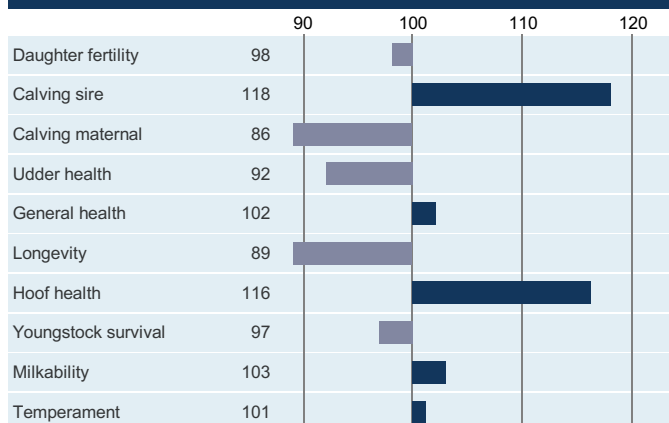

FUNCTIONAL NO. OF DTRS 819 REL 98%