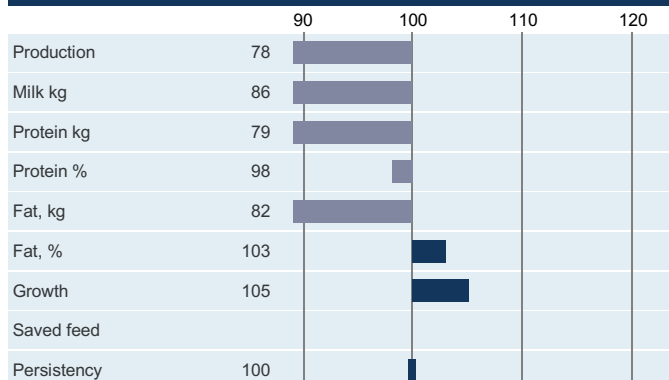

NTM May 2025

PRODUCTION & EFFICIENCY NO. OF DTRS 906 REL 99%