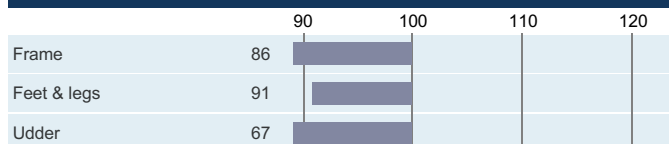

OVERALL CONFORMATION NO. OF DTRS 531 REL 96%